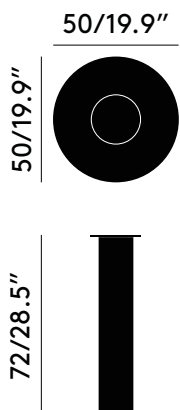

TUBE BASE DINING

A simple, sleek table for all occasions, Tube is a versatile and elegant table base made from brass plated tubing. Available in brass and a new black finish, Tall and Wide join the TUBE family, creating variation in height, dimension and weight. Tube is a sophisticated sturdy table component that can be customised.

Year of Design	2017
Material	Steel
Finish	Black - Gloss Powder Coat; Brass - Brushed and Lacquered

TUBE BASE DINING BLACK

Code
TUB03BL

TUBE BASE DINING BRASS

Code
TUB03BR