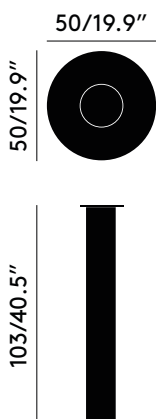

TUBE BASE HIGH

A simple, sleek table for all occasions, Tube is a versatile and elegant table base made from brass plated tubing. Available in brass and a new black finish, Tall and Wide join the TUBE family, creating variation in height, dimension and weight. Tube is a sophisticated sturdy table component that can be customised.

Year of Design	2019
Material	Steel
Finish	Black - Gloss Powder Coat; Brass - Brushed and Lacquered

TUBE BASE HIGH BLACK

Code
TUB04BL

TUBE BASE HIGH BRASS

Code
TUB04BR