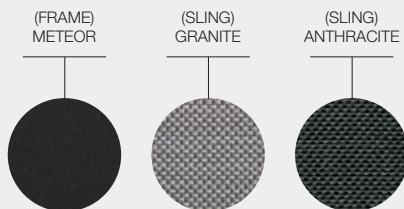

FRAME / SLING COLOUR