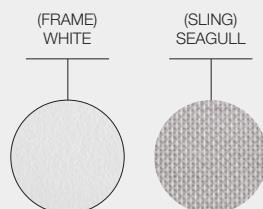

FRAME / SLING COLOUR

FRAME / SLING COLOUR

TEAK FINISH