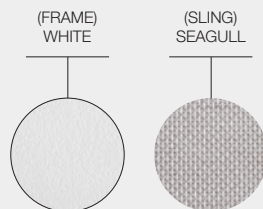

FRAME / SLING COLOUR