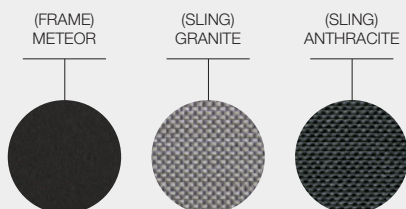

FRAME / SLING COLOUR

FRAME / SLING COLOUR

TEAK FINISH