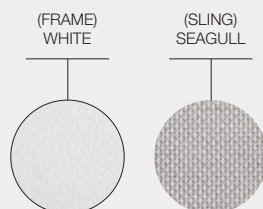

FRAME / SLING COLOUR