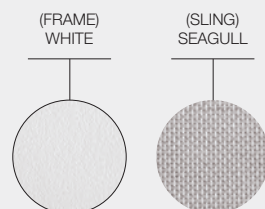

FRAME / SLING COLOUR

FRAME / SLING COLOUR

TEAK FINISH