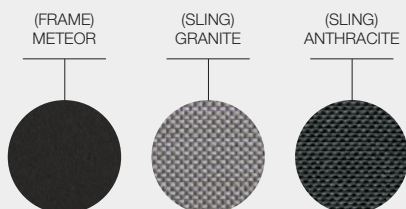

FRAME / SLING COLOUR