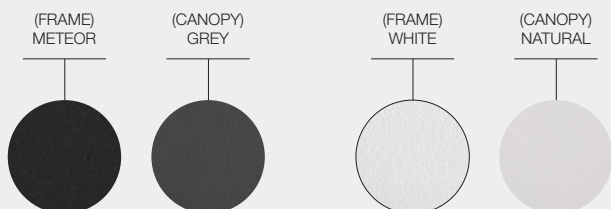

FRAME / CANOPY COLOUR

FRAME / CANOPY COLOUR

WIND SPEED / RECOMMENDED BASES

FREESTANDING PARASOL	
< 18 mph (Moderate)	110lb
19-24 mph (Fresh)	110lb
> 25mph (Strong)	220lb

PARASOL FITTED IN BRISTOL TABLE	
< 18 mph (Moderate)	33lb
19-24 mph (Fresh)	33lb