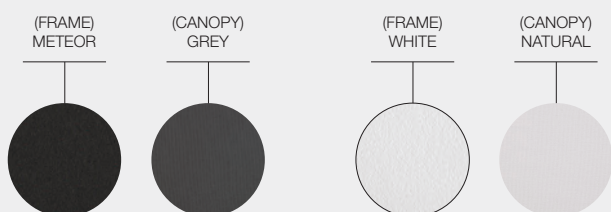

WARRANTY / MAINTENANCE

See gloster.com for warranty terms & maintenance instructions.

FRAME / CANOPY COLOUR	FRAME / CANOPY COLOUR	WIND SPEED / RECOMMENDED BASES