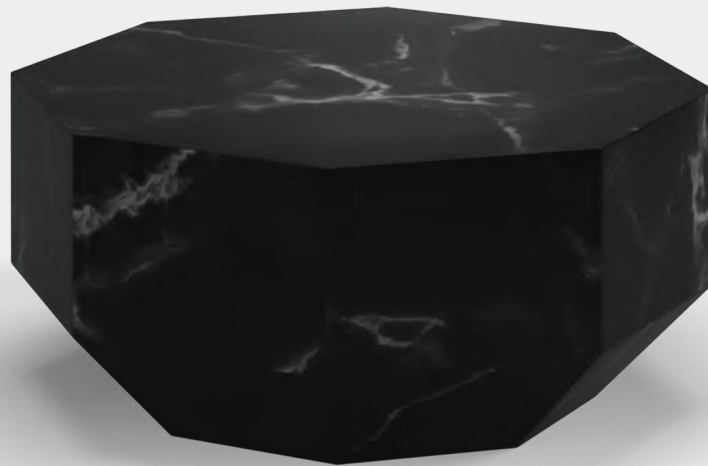

# GEM COFFEE TABLE

WIDTH 80cm / 31.5"  
LENGTH 80cm / 31.5"  
HEIGHT 35cm / 14"  
PRODUCT WEIGHT 26.5kg / 58lb  
CBM / CCF 0.51m<sup>3</sup> / 17.9ft<sup>3</sup>  
DESIGNER Henrik Pedersen  
ASSEMBLY Not Required

ARTICLE NUMBERS  
103352 : Bianco Ceramic  
103351 : Nero Ceramic  
103353 : Pumice Ceramic

MATERIALS  
Ceramic frame & table top.

ACCESSORIES  
CV103351 : Protective Cover

WARRANTY / MAINTENANCE  
See [gloster.com](http://gloster.com) for warranty terms & maintenance instructions.

# GEM SIDE TABLE

WIDTH 37.5cm / 15"  
LENGTH 37.5cm / 15"  
HEIGHT 47cm / 18.5"  
PRODUCT WEIGHT 10kg / 22lb  
CBM / CCF 0.19m<sup>3</sup> / 6.69ft<sup>3</sup>  
DESIGNER Henrik Pedersen  
ASSEMBLY Not Required

## CERAMIC COLOURS