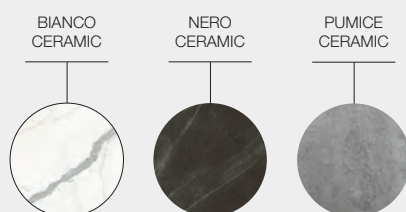

# GEM COFFEE TABLE

WIDTH 80cm / 31.5"  
LENGTH 80cm / 31.5"  
HEIGHT 35cm / 14"  
PRODUCT WEIGHT 26.5kg / 58lb  
CBM / CCF 0.51m<sup>3</sup> / 17.9ft<sup>3</sup>  
DESIGNER Henrik Pedersen  
ASSEMBLY Not Required

ARTICLE NUMBERS  
103352 : Bianco Ceramic  
103351 : Nero Ceramic  
103353 : Pumice Ceramic

MATERIALS  
Ceramic frame & table top.

ACCESSORIES  
CV103351 : Protective Cover

WARRANTY / MAINTENANCE  
See [gloster.com](http://gloster.com) for warranty terms & maintenance instructions.

## CERAMIC COLOURS